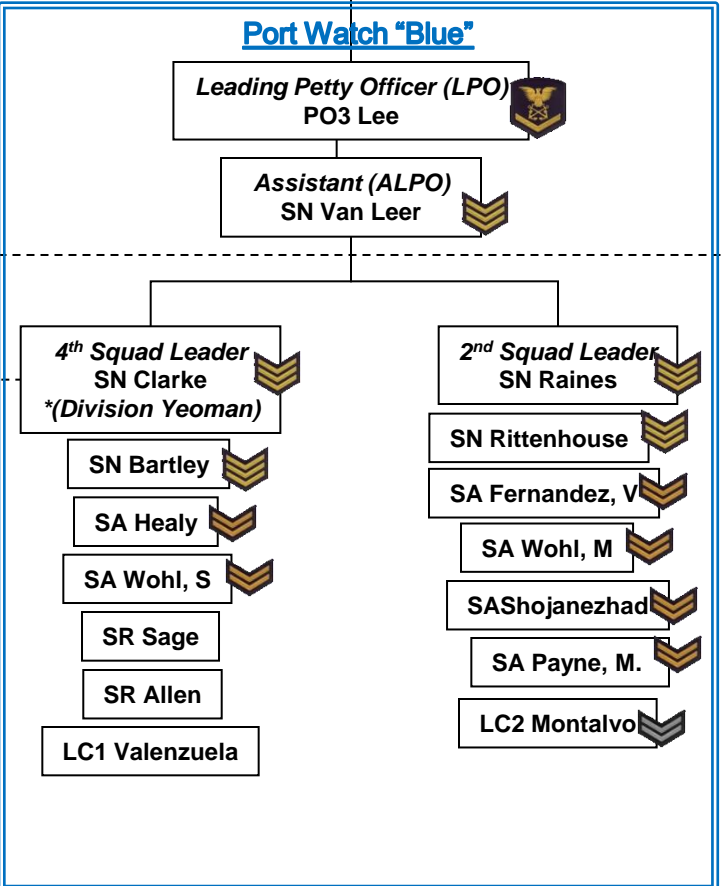

(054AXV) Alexandria Division US Naval Sea Cadet Corps

Headquarters Section "Gray"

Command Group

Port Watch "Blue"

Starboard Watch "Gold"

Legend