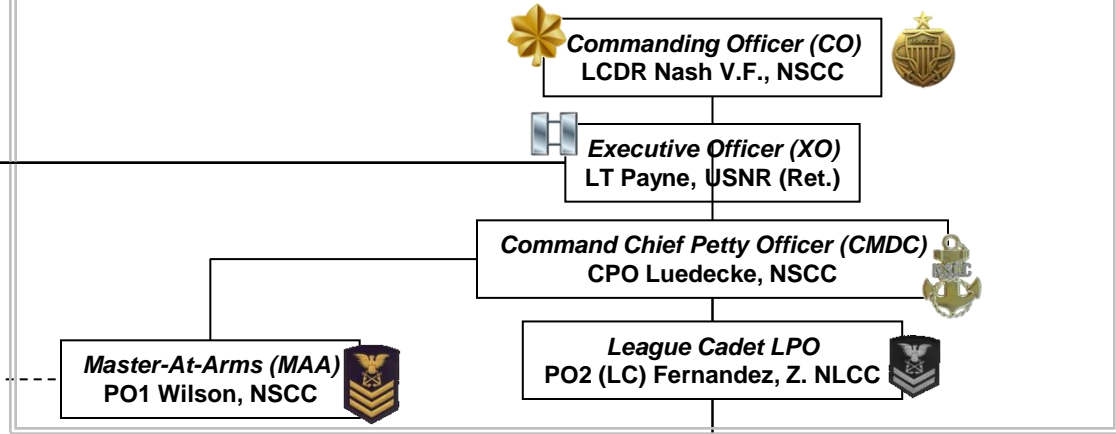

(054AXV) Alexandria Division US Naval Sea Cadet Corps

Headquarters Section "Gray"

Command Group

Port Watch "Blue"

Starboard Watch "Gold"

Legend