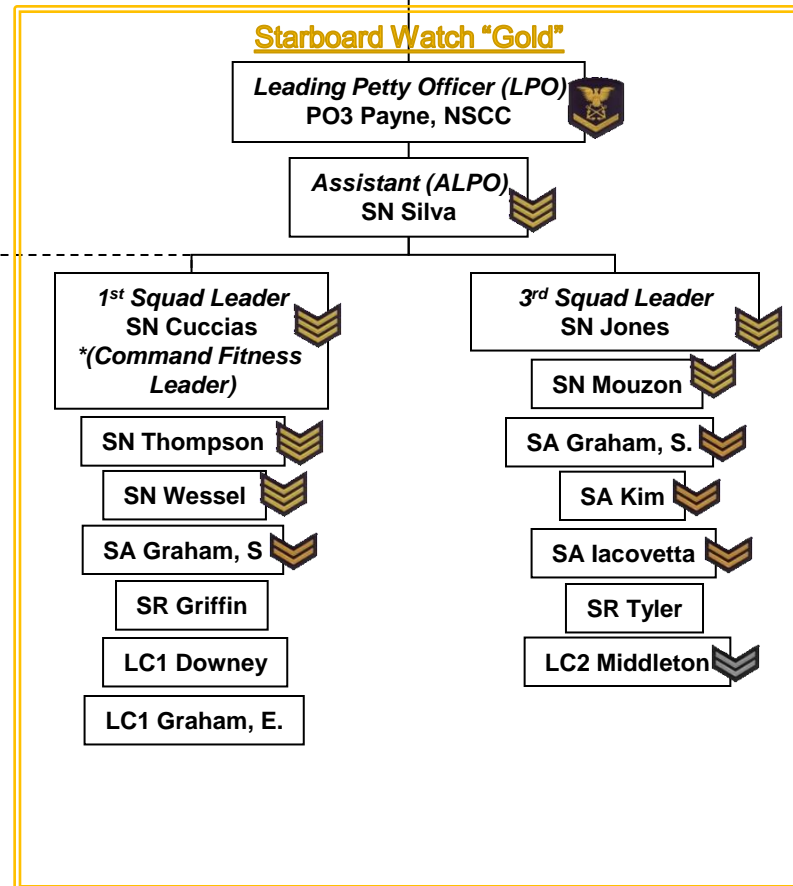

(054AXV) Alexandria Division US Naval Sea Cadet Corps

Headquarters Section "Gray"

Command Group

Port Watch "Blue"

Starboard Watch "Gold"

Legend