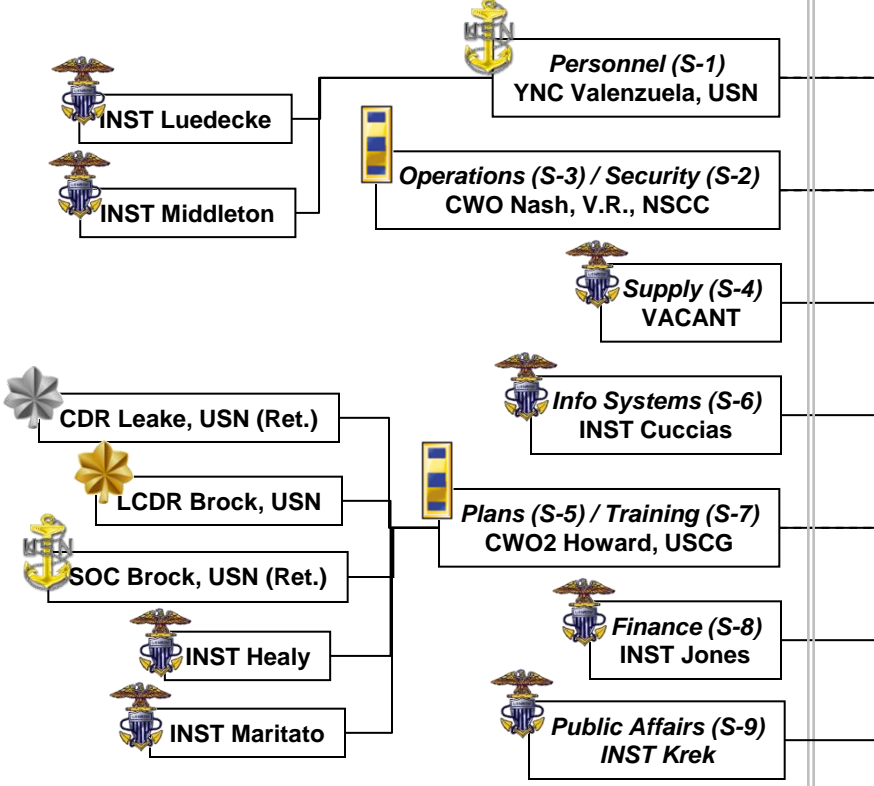

(054AXV) Alexandria Division US Naval Sea Cadet Corps

Headquarters Section "Gray"

Command Group

Port Watch "Blue"

Starboard Watch "Gold"

Legend